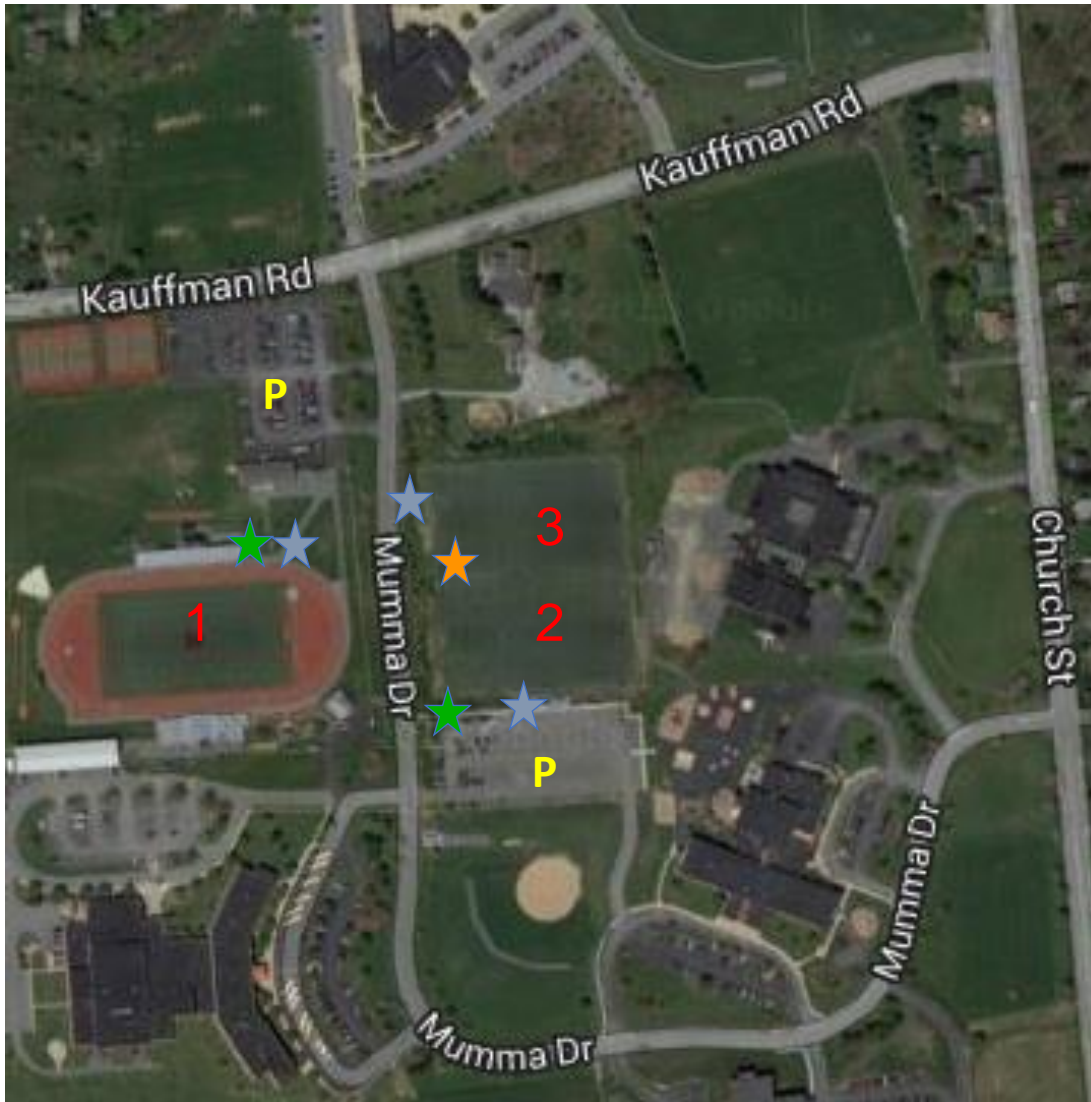

**Hempfield High School
340 Mumma Drive
Landisville, PA 17538**

Rules:

- Spectators must stay in their designated viewing areas, or half of the field, during matches.
- No pets allowed.
- No smoking.
- No alcohol.

Fields:

- All fields are 11v11 size.
- All fields are turf.

★ = Entrance point to a field.

★ = A portable restroom facility.

★ = The Site HQ Tent & Athletic Trainer

- 340 Mumma Drive is the physical address of the Hempfield School District Administrative Building. There is no actual address for the fields, which are part of the HHS/MS Campus.