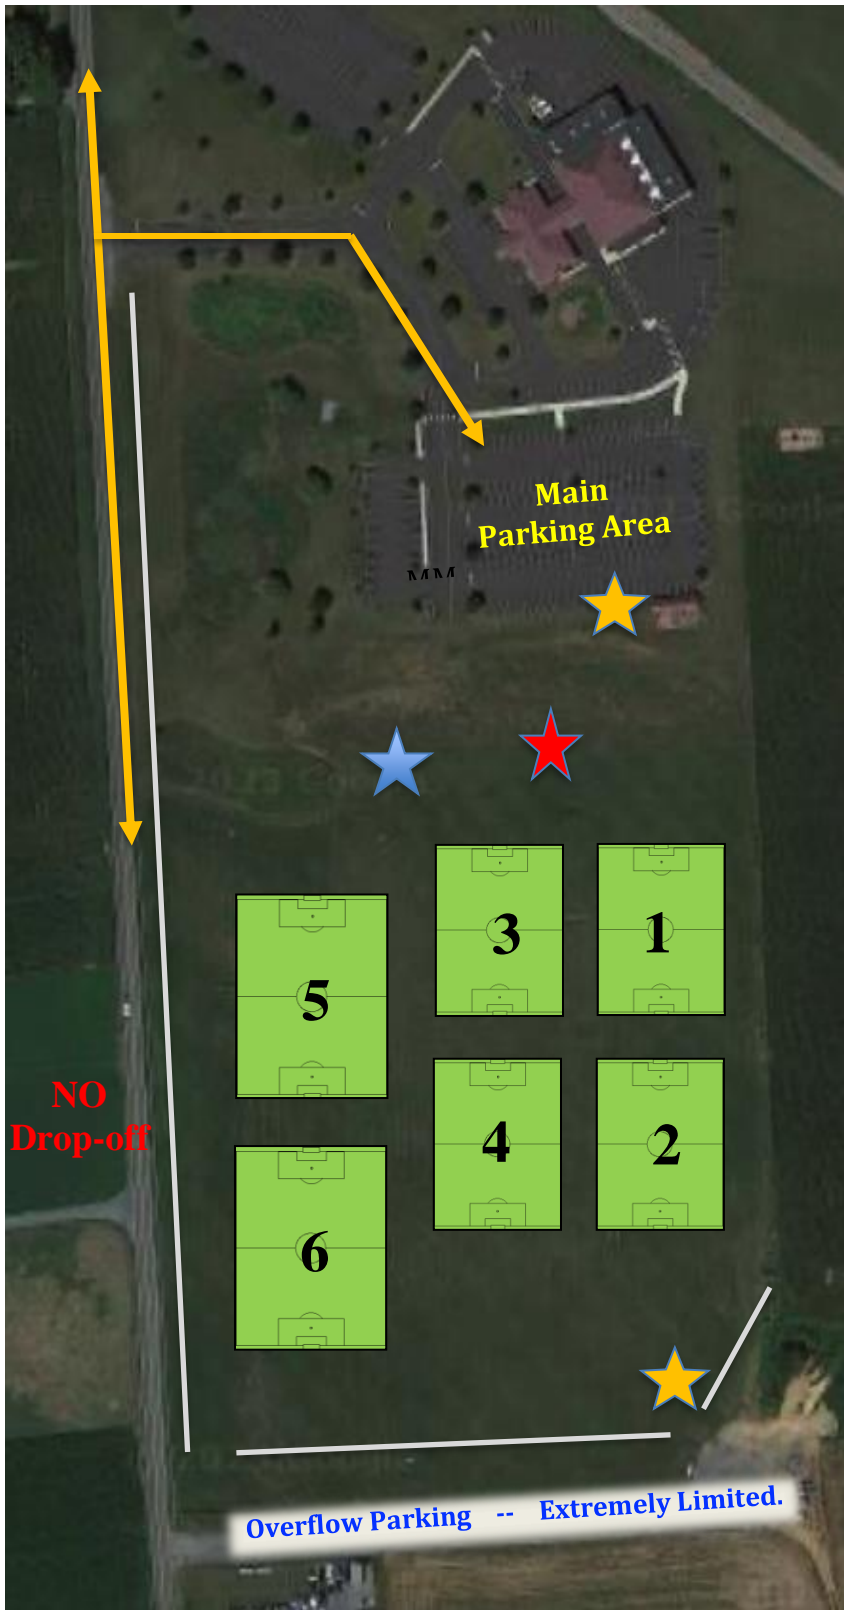

Junction Road Soccer Complex

1875 Junction Road
Manheim, PA 17545

Rules:

- No pets allowed.
- No smoking.
- No alcohol.

Fields:

- #1 - #2 - #3 - #4 = 7 v 7
- #5 - #6 = 9 v 9

Parking:

- All parking should be in the WJTL Lot unless otherwise directed.
- Absolutely no player drop-off along Junction Road. This is extremely unsafe. Use the parking lot.

- ★ - Site Headquarters,
- Athletic Trainer
- ★ - T-Shirt / Apparel Sales
- Food Vendors
- ★ - Restrooms

Overflow Parking -- Extremely Limited.